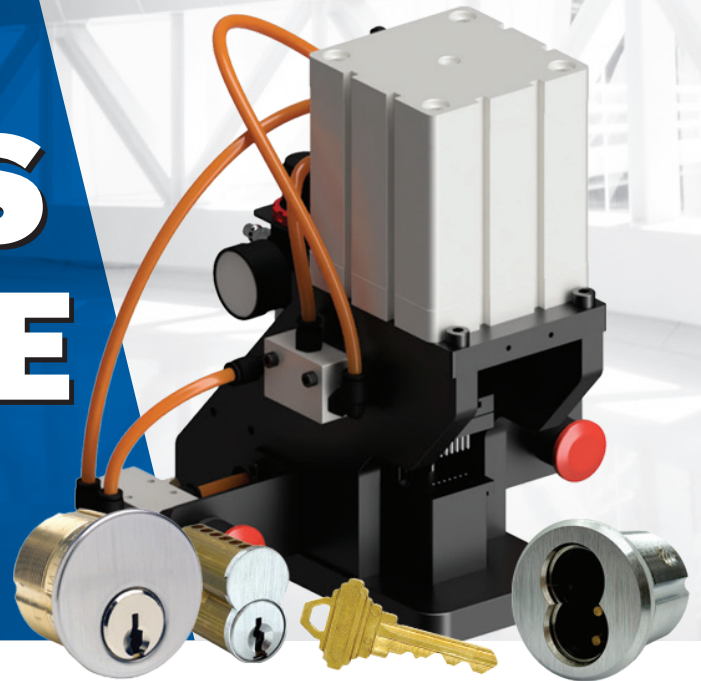

# GMS HAS THE TOOLS TO GET THE JOB DONE

Receive 1 entry to win 1 of 20 Combo Tool Packages  
for every \$300 in GMS products purchased in  
July and August 2026

Receive a 6"x9" pinning mat for every \$250 in GMS product purchased.  
(Limited to 3 mats per IML Account)